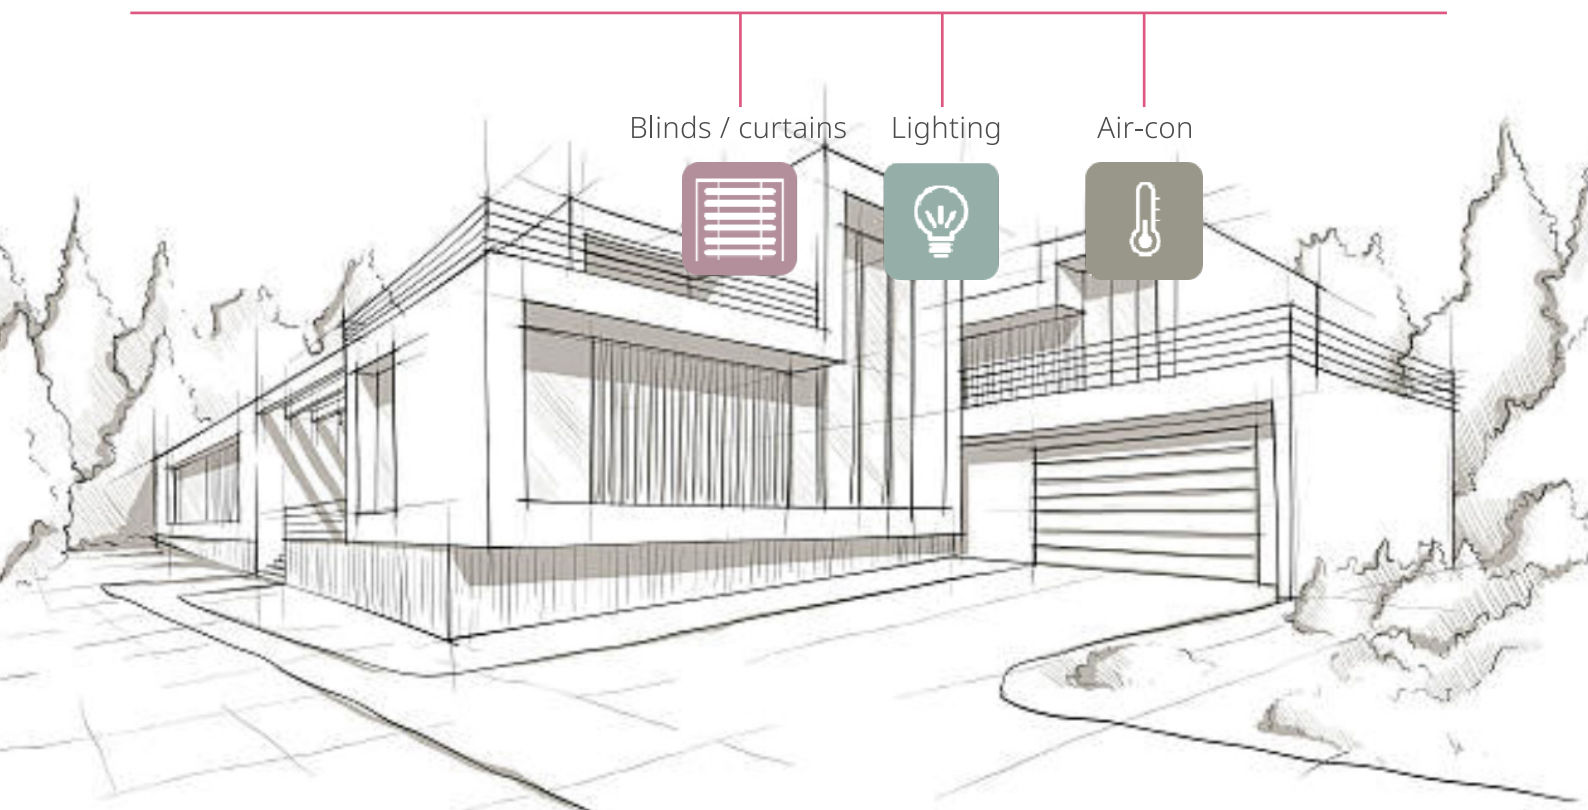

# Simon i7

Simon i7 KNX / EIB come with all combinations from 1gang to 8gang, Thermostat with various functions

# KNX /EIB Introduction

The ultimate open wired smart control system for Home , Hotel and Commercial developments

How is  
 **System**  
 works ...

230VAC