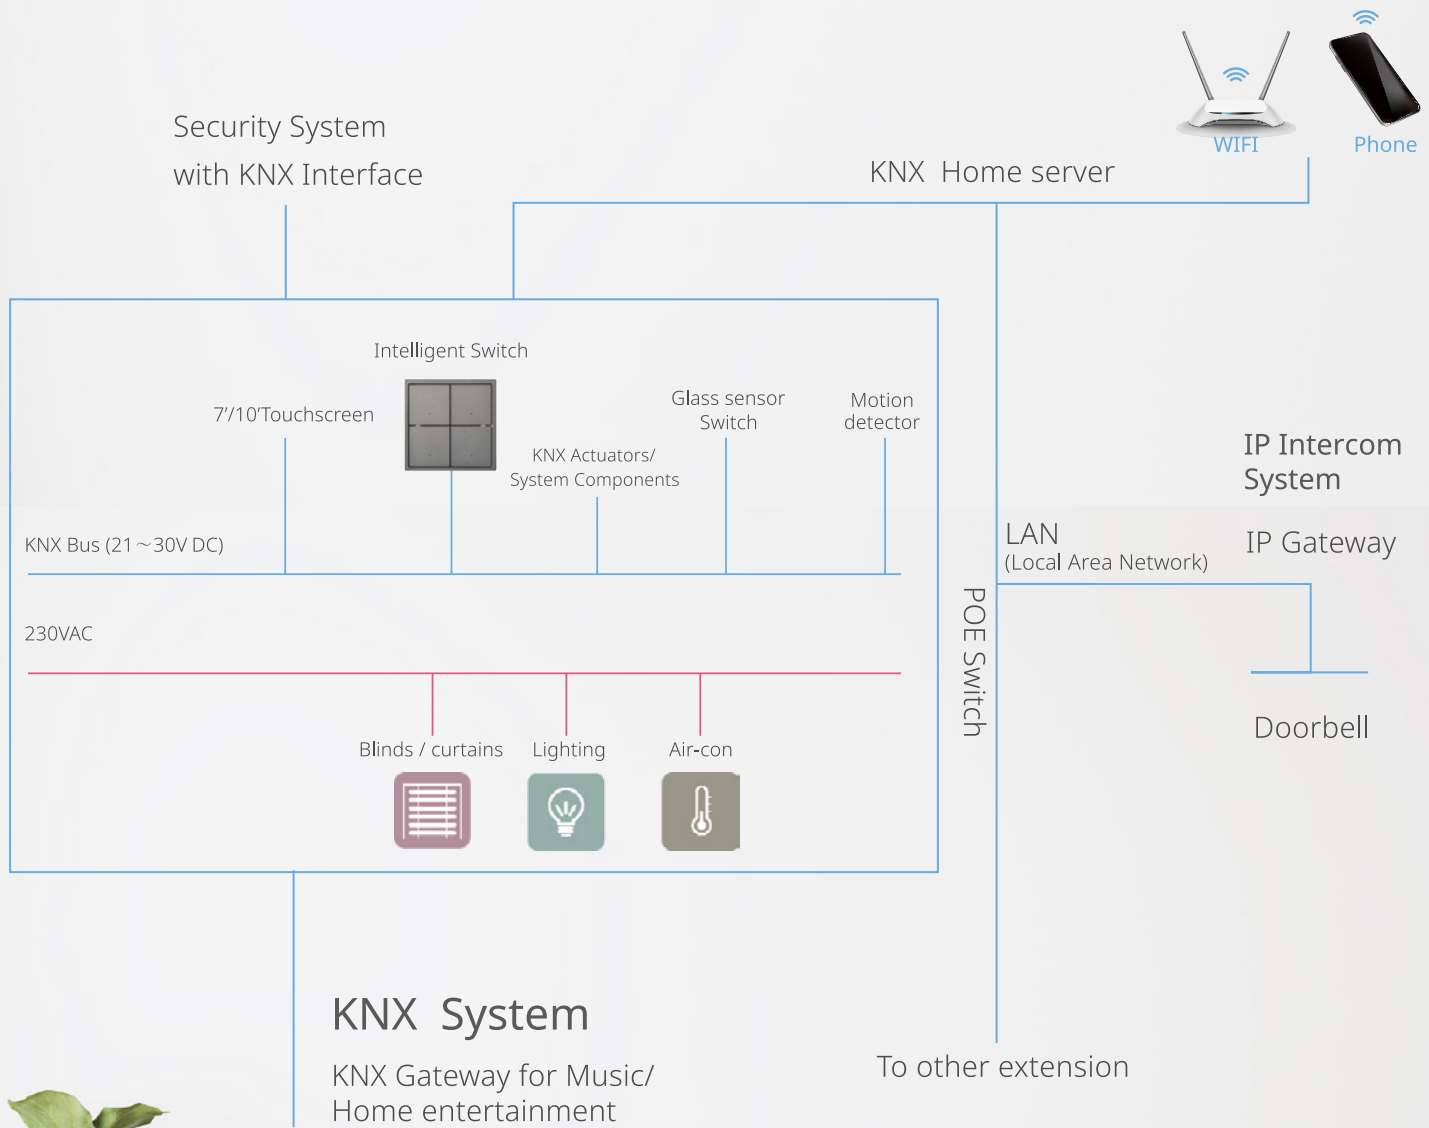

## Simon*i7*

Simon i7 series – complete range for smart switches, conventional electrical accessories, now it come with **KNX/EIB** intelligent switches series.

# Simon i7

Simon i7 KNX / EIB come with all combinations from 1gang to 8gang, Thermostat with various functions

# KNX /EIB Introduction

The ultimate open wired smart control system for Home , Hotel and Commercial developments

How is  
 **System**  
 works ...

230VAC

# KNX *in a glance ...*