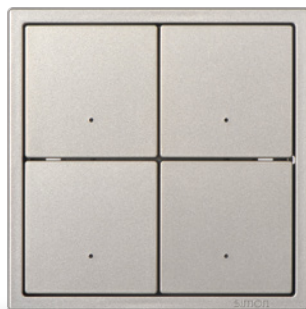

## Product range

- KNX / EIB Switches

i7 KNX Low voltage switch

Modules and frames are separated

70E901 1 gang smart KNX switch module(21~30V DC)

70E902 2 gang smart KNX switch module(21~30V DC)

70E903 3 gang smart KNX switch module(24DC)

i7 KNX Low voltage switch

Modules and frames are separated

70E904 4 gang smart KNX switch

70E905 8 gang smart KNX switch

70E7034 All-in-one smart KNX AC thermostat controller

Simon i7 provide a full matching series and colors with KNX switches to **meet your needs**

Modules and frames are separated

white	-46 champagne	-61 grey	-26 black