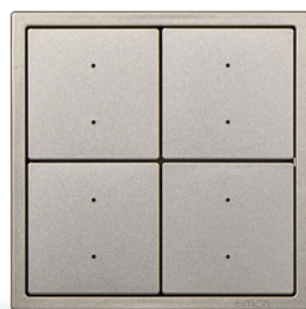

i7 KNX Low voltage switch

Modules and frames are separated

70E904 4 gang smart KNX switch

70E905 8 gang smart KNX switch

70E7034 All-in-one smart KNX AC thermostat controller

Simon i7 provide a full matching series and colors with KNX switches to **meet your needs**

Modules and frames are separated

white	-46 champagne	-61 grey	-26 black