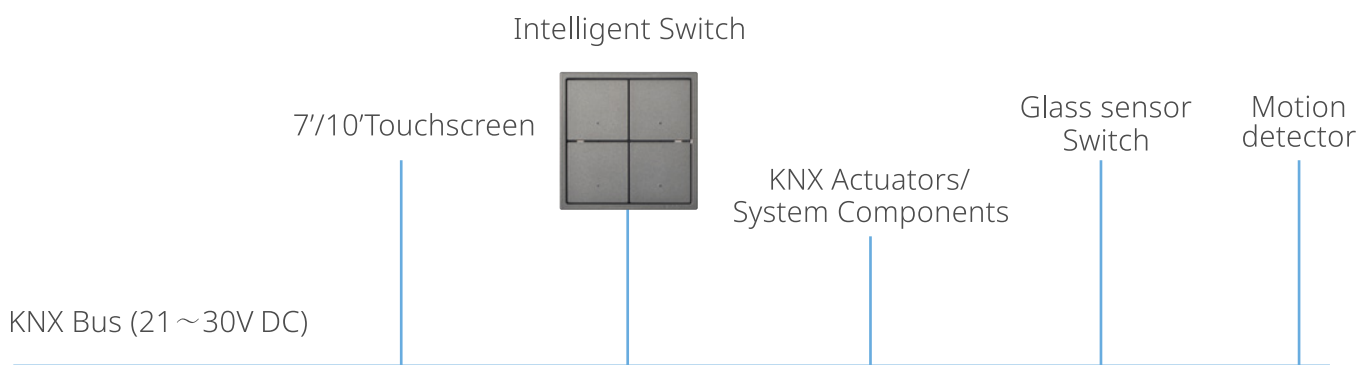

KNX /EIB Introduction

The ultimate open wired smart control system for Home , Hotel and Commercial developments

How is
System
works ...