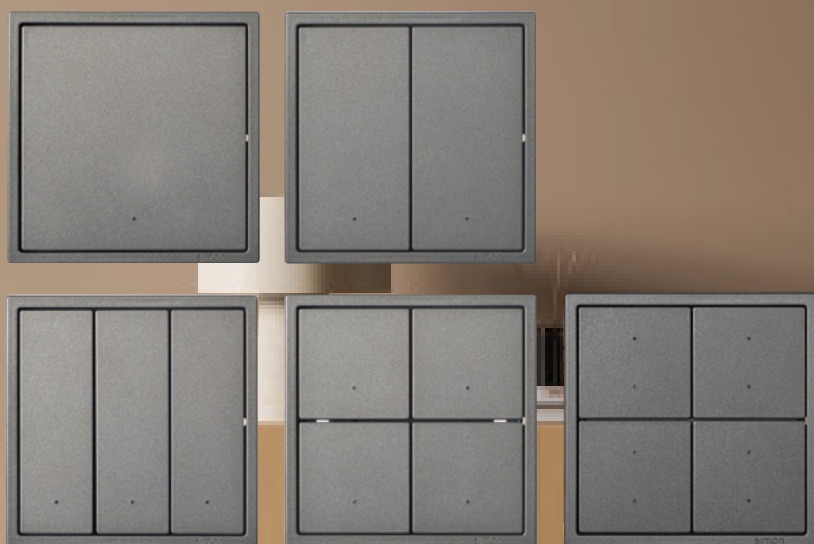

Simon i7

Simon i7 KNX / EIB come with all combinations from 1gang to 8gang, Thermostat with various functions