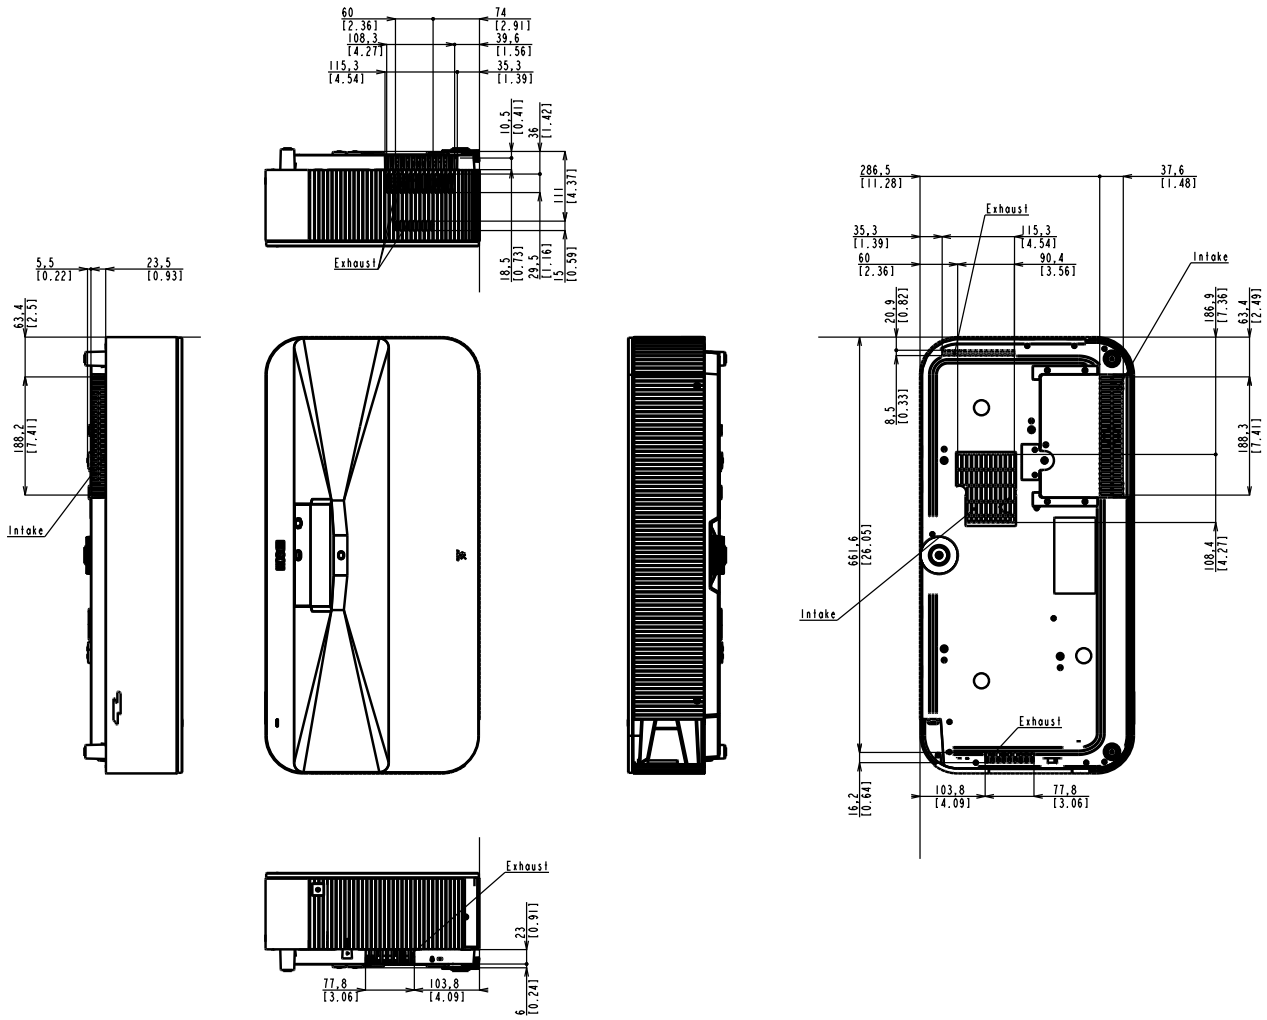

## External Dimensions

Unit: mm

Unit: [inches]

## Dimensions of the air intake/exhaust vents

Unit: mm

Unit: [inches]

▶ Related Links

- Projector Parts and Functions

Terms of use

EPSON.COM

© Seiko Epson Corp.2026