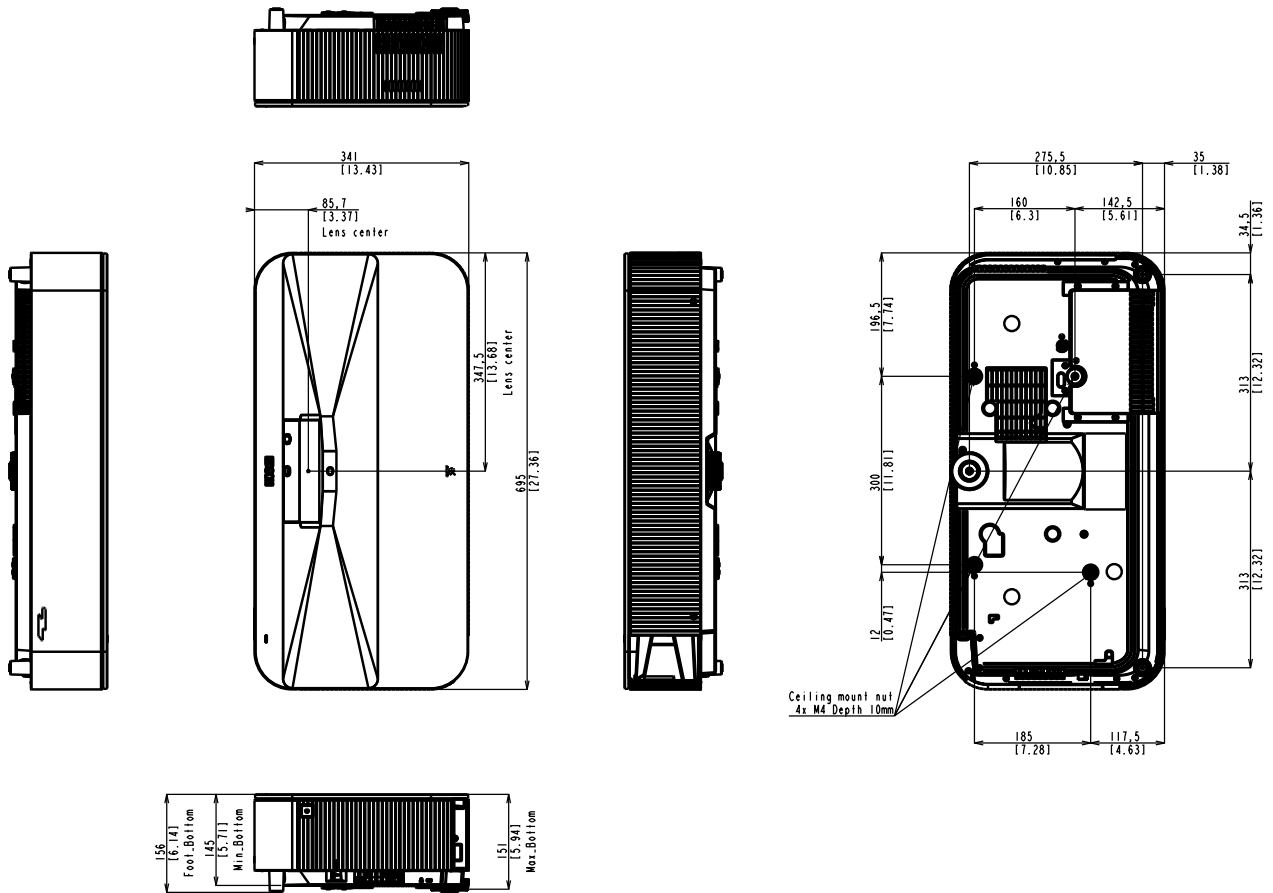

## External Dimensions

Unit: mm

Unit: [inches]

## Dimensions of the air intake/exhaust vents

Unit: mm

Unit: [inches]

▶ Related Links

- Projector Parts and Functions

Terms of use

EPSON.COM

© Seiko Epson Corp.2026