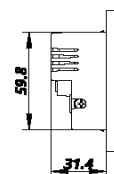

Simon E6

Multi-
standard Socket with Twin USB Chargers

Basic Information

Model no	72E725
Range	E6
Type	Socket
Finishing	white,champagne-46,grey-61,black-26

simon
暂无图片

Installation and maintenance

Operating temperature range	0 - 40°C
-----------------------------	----------

Additional information

Rated current	13A
Rated voltage	250V
Box size(mm)	180×160×98
Carton size(mm)	510×330×190