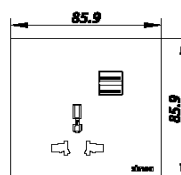

Simon E6

Multi-
standard Socket with Twin USB Chargers

Basic Information

Model no	72E725
Range	E6
Type	Socket
Finishing	white,champagne-46,grey-61,black-26

simon
暂无图片

Installation and maintenance

Operating temperature range	0 - 40°C
-----------------------------	----------

Additional information

Rated current	13A
Rated voltage	250V
Box size(mm)	180×160×98
Carton size(mm)	510×330×190