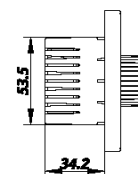

Simon E6

200W LED Dimmer Switch

Basic Information

Model no	72E102
Range	E6
Type	Control
Finishing	white,champagne-46,grey-61,black-26

Installation and maintenance

Operating temperature range	0 - 40°C
-----------------------------	----------

Additional information

Box size(mm)	180 × 160 × 98
--------------	----------------

Carton size(mm)

510×330×190