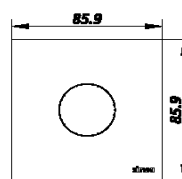

Simon E6

200W LED Dimmer Switch

Basic Information

Model no	72E102
Range	E6
Type	Control
Finishing	white,champagne-46,grey-61,black-26

Installation and maintenance

Operating temperature range	0 - 40°C
-----------------------------	----------

Additional information

Box size(mm)	180 × 160 × 98
--------------	----------------

Carton size(mm)

510×330×190