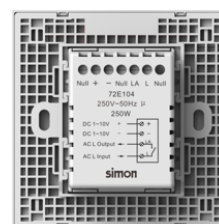

## Simon E6

200W LED Dimmer Switch(1-10V)

### Basic Information

Model no	72E104
Range	E6
Finishing	white, champagne-46, grey-61, black-26

### Additional information

Box size(mm)	180 × 160 × 98
--------------	----------------

Carton size(mm)

*510×330×190*