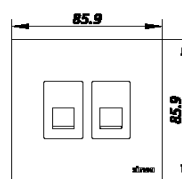

Simon E6

Twin Telephone Outlet (RJ11)

Basic Information

Model no	725224
Range	E6
Finishing	white, champagne-46, grey-61, black-26

Installation and maintenance

Operating temperature range	0 - 40°C
-----------------------------	----------

Additional information

Box size(mm)	180 × 160 × 98
--------------	----------------

Carton size(mm)

510×330×190