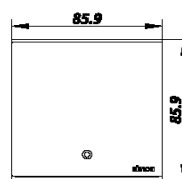

Simon E6

20A 2 Way Double Pole Switch with LED

Basic Information

Model no	722024
Range	E6
Type	Switch
Finishing	white,champagne-46,grey-61,black-26

Installation and maintenance

Operating temperature range	0 - 40°C
-----------------------------	----------

Additional information

Rated current	20AX
---------------	------

Rated voltage	<i>250V</i>
Box size(mm)	<i>180×160×98</i>
Carton size(mm)	<i>510×330×190</i>