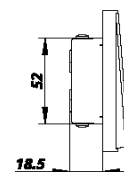

Simon E6

20A 2 Way Double Pole Switch with LED

Basic Information

Model no	722024
Range	E6
Type	Switch
Finishing	white,champagne-46,grey-61,black-26

Installation and maintenance

Operating temperature range	0 - 40°C
-----------------------------	----------

Additional information

Rated current	20AX
---------------	------

Rated voltage	<i>250V</i>
Box size(mm)	<i>180×160×98</i>
Carton size(mm)	<i>510×330×190</i>