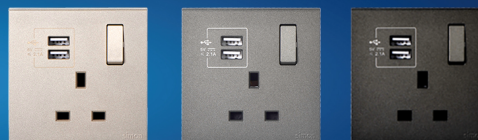

Simon E6

13A BS Switched Socket with Twin USB C
chargers

Basic Information

Model no	721384
Range	E6
Type	Socket
Finishing	white,champagne-46,grey-61,black-26

Installation and maintenance

Operating temperature range	0 - 40°C
-----------------------------	----------

simon
暂无图片

Additional information

Rated current	13A
Rated voltage	250V
Box size(mm)	180×160×98
Carton size(mm)	510×330×190