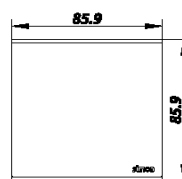

### Basic Information

Model no	721026
Range	E6
Type	Switch
Finishing	white,champagne-46,grey-61,black-26

### Additional information

Rated current	16AX
---------------	------

Rated voltage	<i>250V</i>
Box size(mm)	<i>180×160×98</i>
Carton size(mm)	<i>510×330×190</i>