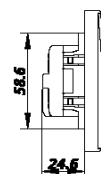

### Basic Information

Model no	721026
Range	E6
Type	Switch
Finishing	white,champagne-46,grey-61,black-26

### Additional information

Rated current	16AX
---------------	------

Rated voltage	<i>250V</i>
Box size(mm)	<i>180×160×98</i>
Carton size(mm)	<i>510×330×190</i>